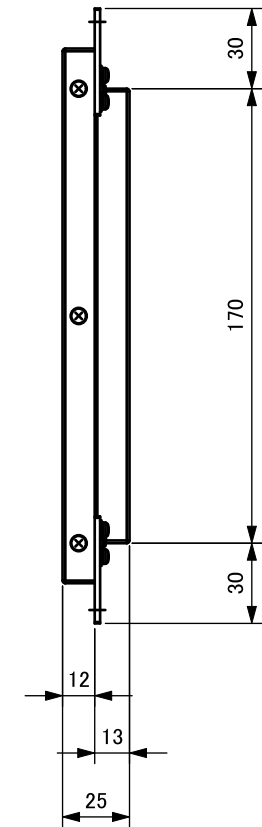

Full Color 7seg 160型

Full Color 7seg 240型