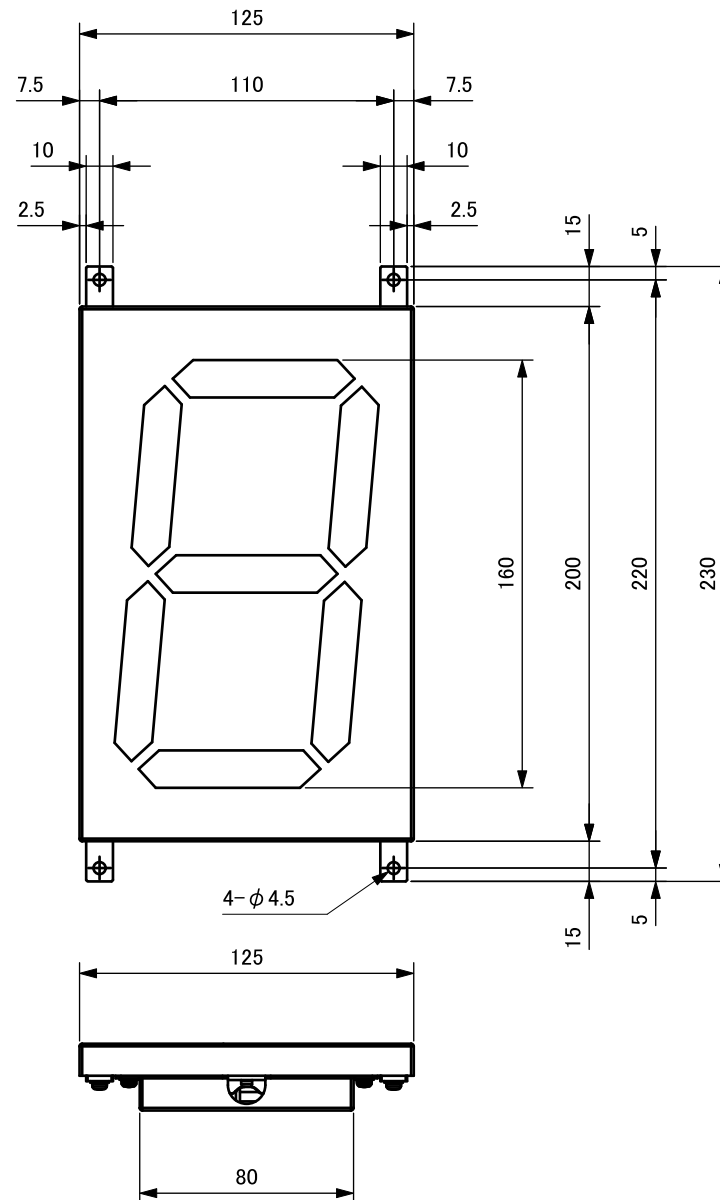

Full Color 7seg 160型

Full Color 7seg 240型